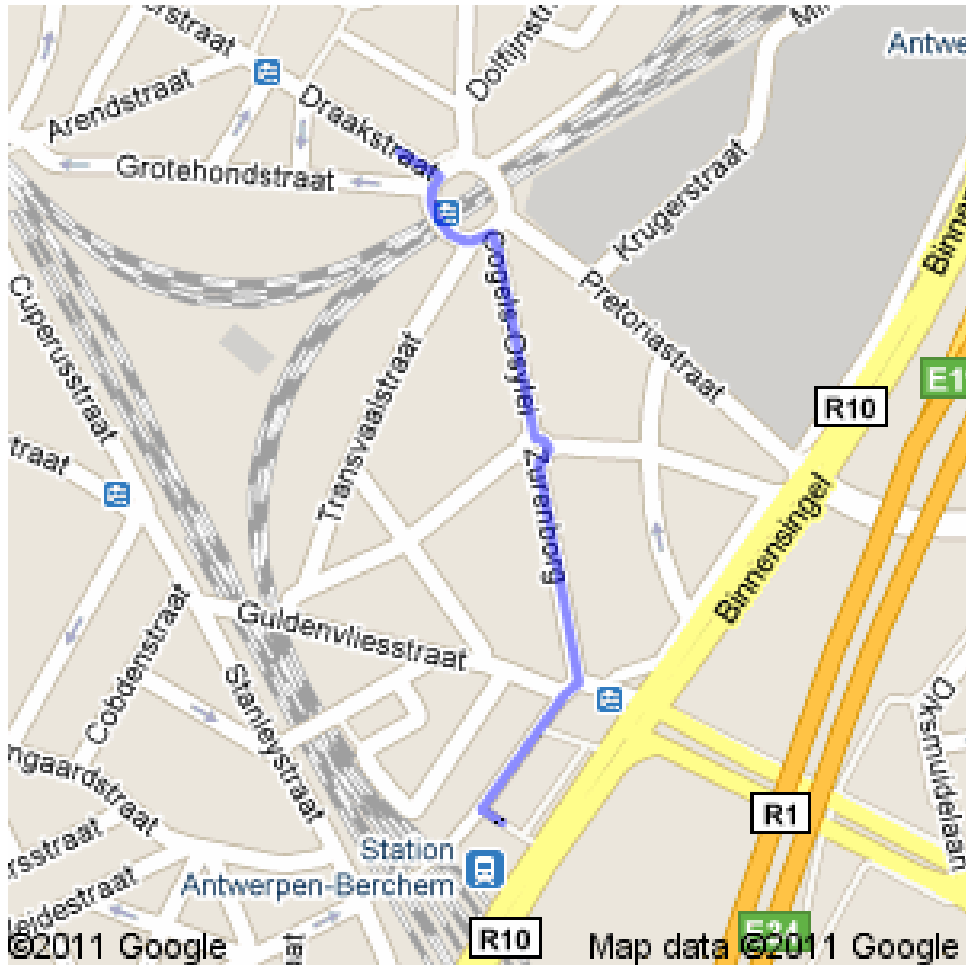

Antwerp **BERCHEM** train station >>> Antwerp **MABUHAY** Lodgings

1. Head northwest toward Uitbreidingstraat 23 m
2. Turn right onto Uitbreidingstraat 150 m
3. Turn left onto Cogels-Osylei Go through 1 roundabout 450 m
4. At the roundabout, take the 3rd exit onto Draakstraat Destination will be on the left 150 m